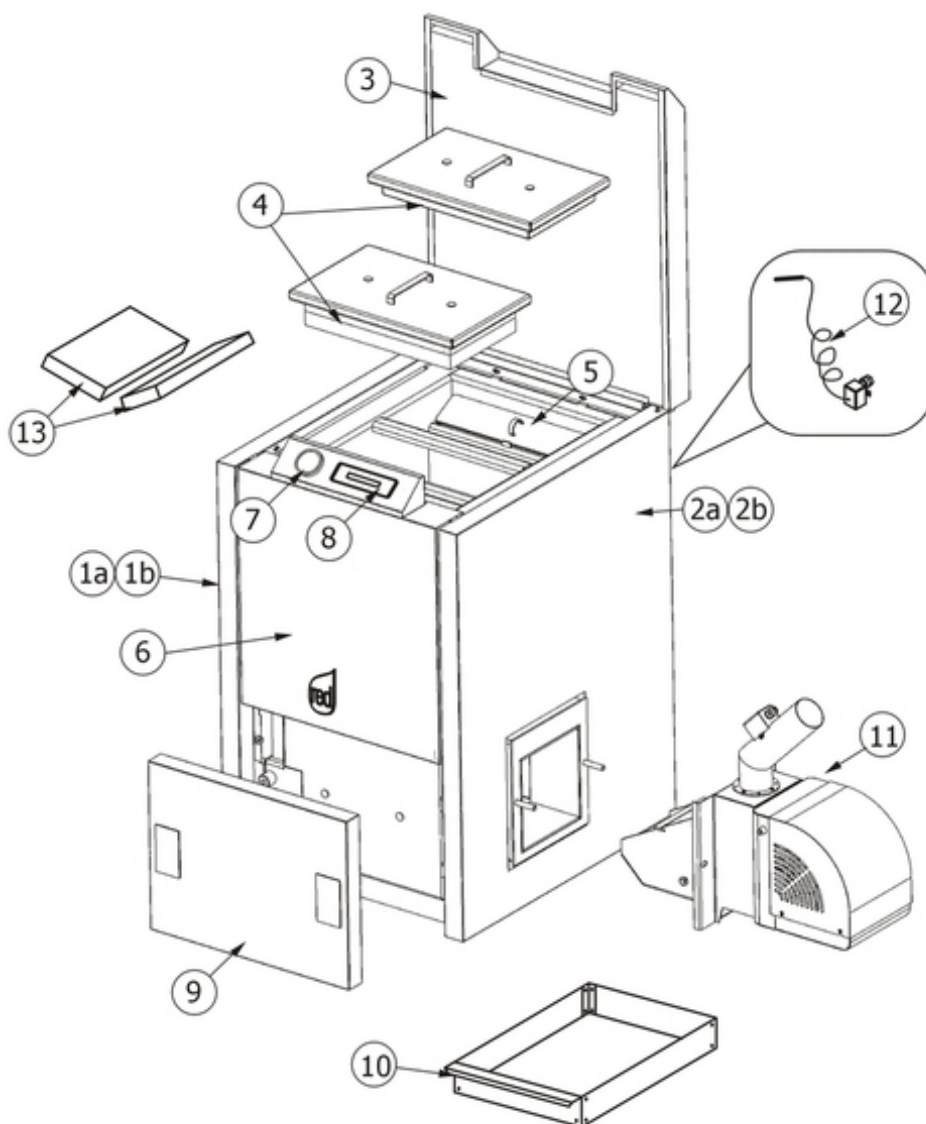

PRACTIKA 33 DX

Componenti / Components / Bautelie / Composants / Componentes

N°	Codice/Code	Descrizioni / Description / Beschreibung / Description / Descripcion
1a	41401190860	Fianco SX per Practika 33 DX / Left panel Practika 33 DX / Left panel Practika 33 DX / Left panel Practika 33 DX / Left panel Practika 33 DX
2a	41401190660	Fianco DX per mod. Practika 33 DX / Right pannel mod. Practika 33 DX / Right pannel mod. Practika 33 DX / Right pannel mod. Practika 33 DX / Right pannel mod. Practika 33 DX
3	41401189760	Coperchio superiore apribile completo / Upper cover / Upper cover / Upper cover / Upper cover
4	41151102360	Refrattari coperchi superiori (2 pz) / Insulated cover (2 pcs) / Insulated cover (2 pcs) / Insulated cover (2 pcs) / Insulated cover (2 pcs)
5	1010	Non disponibile / Not available / Nicht verfügbar / Non disponibile / No disponible
6	41401189660	Frontale superiore isolato / Upper front insulated panel / Upper front insulated panel / Upper front insulated panel / Upper front insulated panel
7	41501103760	Manometro / Manomether / Manometer / Manometer / Manometer
8	41450906200	Pulsante accensione - UL - / On button - UL - / Zündungstaste - UL - / Touche d'allumage - UL - / Botón encendido - UL -