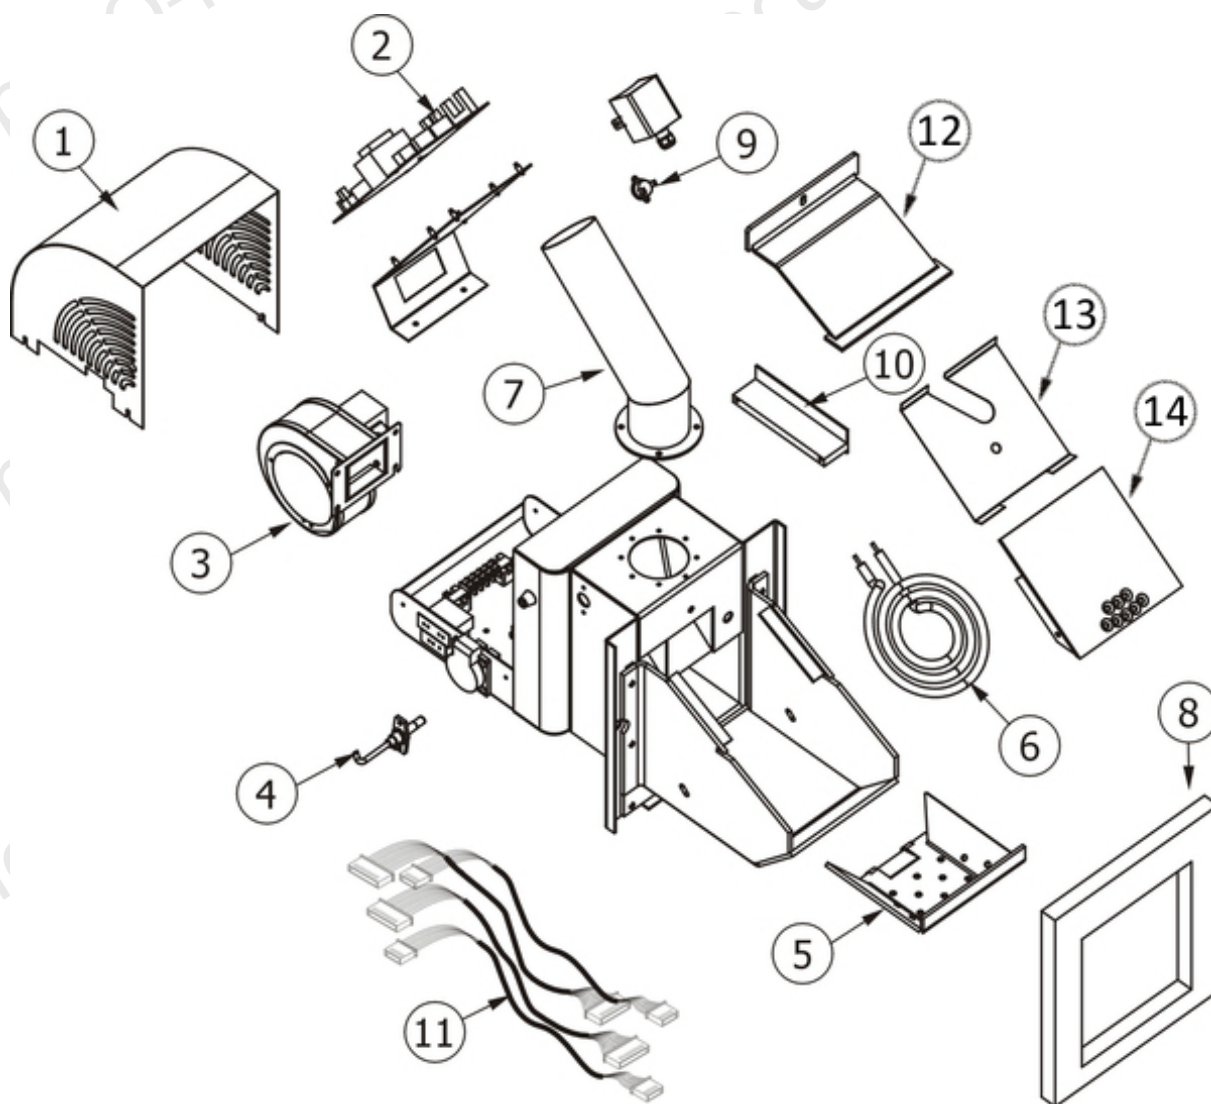

PRACTIKA 33 DX

Bruciatore / Burner / Brenner / Bruleur / Quemador

N°	Codice/Code	Descrizioni / Description / Beschreibung / Description / Description
1	41401191060	Cofanatura esterna / External panel / External panel / External panel / External panel
2	41451108600A	Scheda madre Practika CEZA / Mother board Practika CEZA / Hauptplatine Practika CEZA / Carte mère Practika CEZA / Trajeta madre Practika CEZA
3	41451205300	Ventilatore aria comburente / Air combustion fan / Air combustion fan / Air combustion fan / Air combustion fan
4	41451108300	Sonda fotosensibile / Sonda fotosensibile / Sonda fotosensibile / Sonda fotosensibile / Sonda fotosensibile
5	41401190460	Braciere in acciaio / Steel pellet burner / Steel pellet burner / Steel pellet burner / Steel pellet burner
6	41451108500	Candeletta accensione pellet / Pellet ignition sparkplug / Pellet ignition sparkplug / Pellet ignition sparkplug / Pellet ignition sparkplug
7	41501103860	Tubo caricamento pellet / Pellet pipe / Pellet pipe / Pellet pipe / Pellet pipe
8	41801103000	Guarnizione tra bruciatore e corpo caldaia / Burner-heat exchanger gasket / Dichtung zwischen Brenner und Kessel / Joint entre le bruleur et la chaudière / Junta entre quemador y caldera
9	41451108700	Termostato a contatto / Thermostat / Thermostat / Thermostat / Termóstato
10	41451101500	Pannello connettori seriali / Connector panel / Connector panel / Connector panel / Connector panel
11	41451110250	Kit cablaggi collegamento bruciatore-caldaia / Wiring kit / Wiring kit / Wiring kit / Wiring kit
12	41401455260	Protezione testata di combustione / Burning protection / Schutz verbrennungsbaugruppe / Protection combustion / Protección combustión
13	41401369250	Lamiera esterna sostituzione candeletta / Sparkplug replace external panel / Aussenplatte zündkerze umtausch / Panneau extérieur remplacement bougie / Panel exterior reemplazo bujía