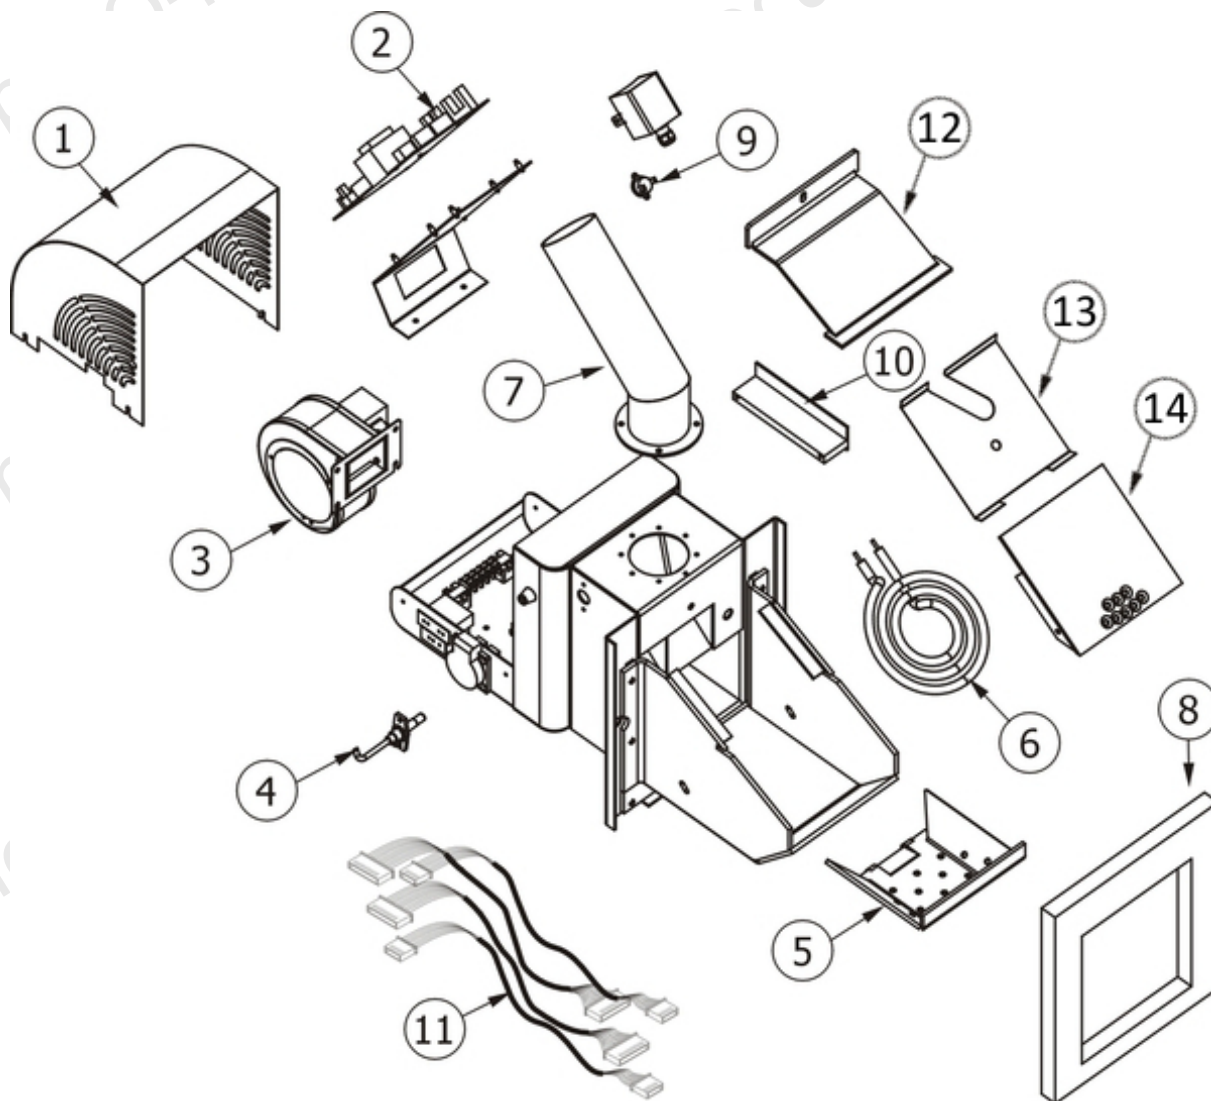

PRACTIKA 28 DX

Bruciatore / Burner / Brenner / Bruleur / Quemador

N°	Codice/Code	Descrizioni / Description / Beschreibung / Description / Description
1	41401190360	Cofanatura esterna / External panel / External panel / External panel / External panel
2	41451108600A	Scheda madre Practika CEZA / Mother board Practika CEZA / Hauptplatine Practika CEZA / Carte mère Practika CEZA / Trajeta madre Practika CEZA
3	41451108400	Ventilatore aria comburente / Air combustion fan / Air combustion fan / Air combustion fan / Air combustion fan
4	41451108300	Sonda fotosensibile / Sonda fotosensibile / Sonda fotosensibile / Sonda fotosensibile / Sonda fotosensibile
5	41401190460	Braciere in acciaio / Steel pellet burner / Steel pellet burner / Steel pellet burner / Steel pellet burner
6	41451108500	Candeletta accensione pellet / Pellet ignition sparkplug / Pellet ignition sparkplug / Pellet ignition sparkplug / Pellet ignition sparkplug
7	41501103860	Tubo caricamento pellet / Pellet pipe / Pellet pipe / Pellet pipe / Pellet pipe
8	41801103000	Guarnizione tra bruciatore e corpo caldaia / Burner-heat exchanger gasket / Dichtung zwischen Brenner und Kessel / Joint entre le bruleur et la chaudière / Junta entre quemador y caldera
9	41451108700	Termostato a contatto / Thermostat / Thermostat / Thermostat / Termóstato
10	41451101500	Pannello connettori seriali / Connector panel / Connector panel / Connector panel / Connector panel
11	41451110250	Kit cablaggi collegamento bruciatore-caldaia / Wiring kit / Wiring kit / Wiring kit / Wiring kit
12	41401455260	Protezione testata di combustione / Burning protection / Schutz verbrennungsbaugruppe / Protection combustion / Protección combustión
13	41401369250	Lamiera esterna sostituzione candeletta / Sparkplug replace external panel / Aussenplatte zündkerze umtausch / Panneau extérieur remplacement bougie / Panel exterior reemplazo bujía