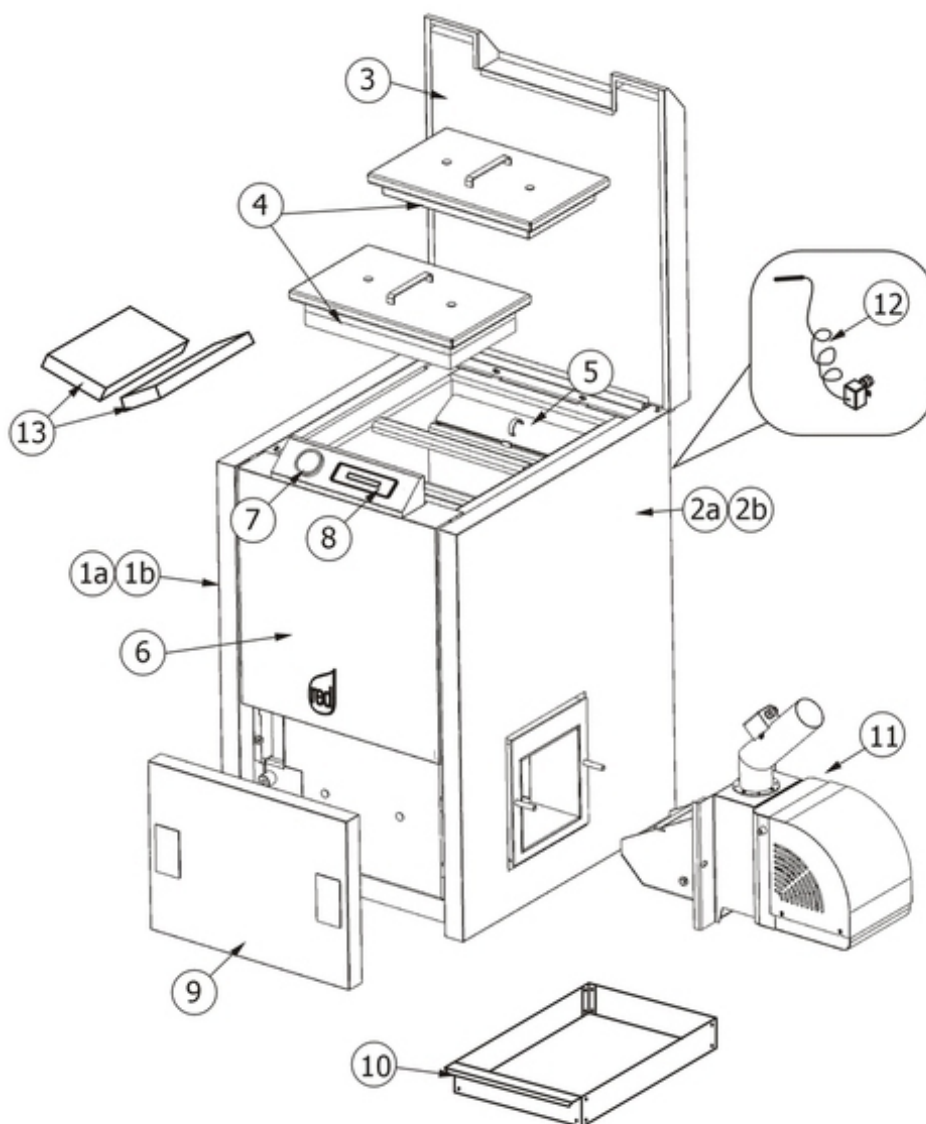

## PRACTIKA 28 DX

Componenti / Components / Bautelie / Composants / Componentes

N°	Codice/Code	Descrizioni / Description / Beschreibung / Description / Descripcion
1b	41401190060	Fianco SX per Practika 28 DX / Left panel Practika 28 DX / Left panel Practika 28 DX / Left panel Practika 28 DX / Left panel Practika 28 DX
2a	41401189860	Fianco DX per mod. Practika 28 DX / Right pannel mod. Practika 28 DX / Right pannel mod. Practika 28 DX / Right pannel mod. Practika 28 DX / Right pannel mod. Practika 28 DX
3	41401189760	Coperchio superiore apribile completo / Upper cover / Upper cover / Upper cover / Upper cover
4	41151102360	Refrattari coperchi superiori (2 pz) / Insulated cover (2 pcs) / Insulated cover (2 pcs) / Insulated cover (2 pcs) / Insulated cover (2 pcs)
5	1010	Non disponibile / Not available / Nicht verfügbar / Non disponibile / No disponible
6	41401189660	Frontale superiore isolato / Upper front insulated panel / Upper front insulated panel / Upper front insulated panel / Upper front insulated panel
7	41501103760	Manometro / Manomether / Manometer / Manometer / Manometer
8	41450906200	Pulsante accensione - UL - / On button - UL - / Zündungstaste - UL - / Touche d'allumage - UL - / Botón encendido - UL -