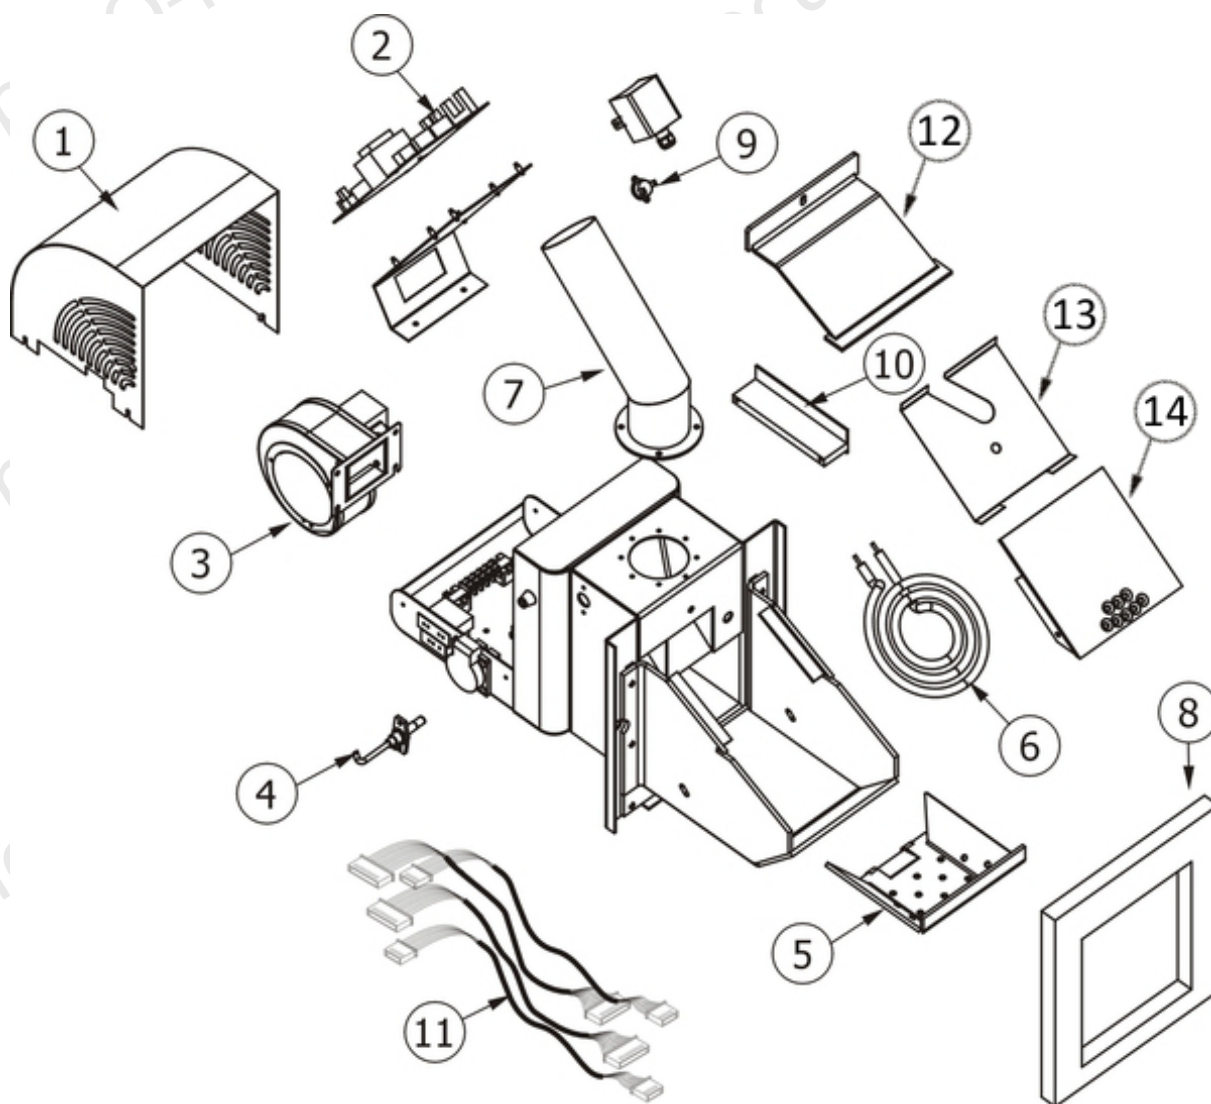

PRACTIKA 33 SX

Bruciatore / Burner / Brenner / Bruleur / Quemador

N°	Codice/Code	Descrizioni / Description / Beschreibung / Description / Description
1	41401191060	Cofanatura esterna / External panel / External panel / External panel / External panel
2	41451108600A	Scheda madre Practika CEZA / Mother board Practika CEZA / Hauptplatine Practika CEZA / Carte mère Practika CEZA / Trajeta madre Practika CEZA
3	41451205300	Ventilatore aria comburente / Air combustion fan / Air combustion fan / Air combustion fan / Air combustion fan
4	41451108300	Sonda fotosensibile / Sonda fotosensibile / Sonda fotosensibile / Sonda fotosensibile / Sonda fotosensibile
5	41401190460	Braciere in acciaio / Steel pellet burner / Steel pellet burner / Steel pellet burner / Steel pellet burner
6	41451108500	Candeletta accensione pellet / Pellet ignition sparkplug / Pellet ignition sparkplug / Pellet ignition sparkplug / Pellet ignition sparkplug
7	41501103860	Tubo caricamento pellet / Pellet pipe / Pellet pipe / Pellet pipe / Pellet pipe
8	41801103000	Guarnizione tra bruciatore e corpo caldaia / Burner-heat exchanger gasket / Dichtung zwischen Brenner und Kessel / Joint entre le bruleur et la chaudière / Junta entre quemador y caldera
9	41451108700	Termostato a contatto / Thermostat / Thermostat / Thermostat / Termóstato
10	41451101500	Pannello connettori seriali / Connector panel / Connector panel / Connector panel / Connector panel
11	41451110250	Kit cablaggi collegamento bruciatore-caldaia / Wiring kit / Wiring kit / Wiring kit / Wiring kit
12	41401455260	Protezione testata di combustione / Burning protection / Schutz verbrennungsbaugruppe / Protection combustion / Protección combustión
13	41401369250	Lamiera esterna sostituzione candeletta / Sparkplug replace external panel / Aussenplatte zündkerze umtausch / Panneau extérieur remplacement bougie / Panel exterior reemplazo bujía