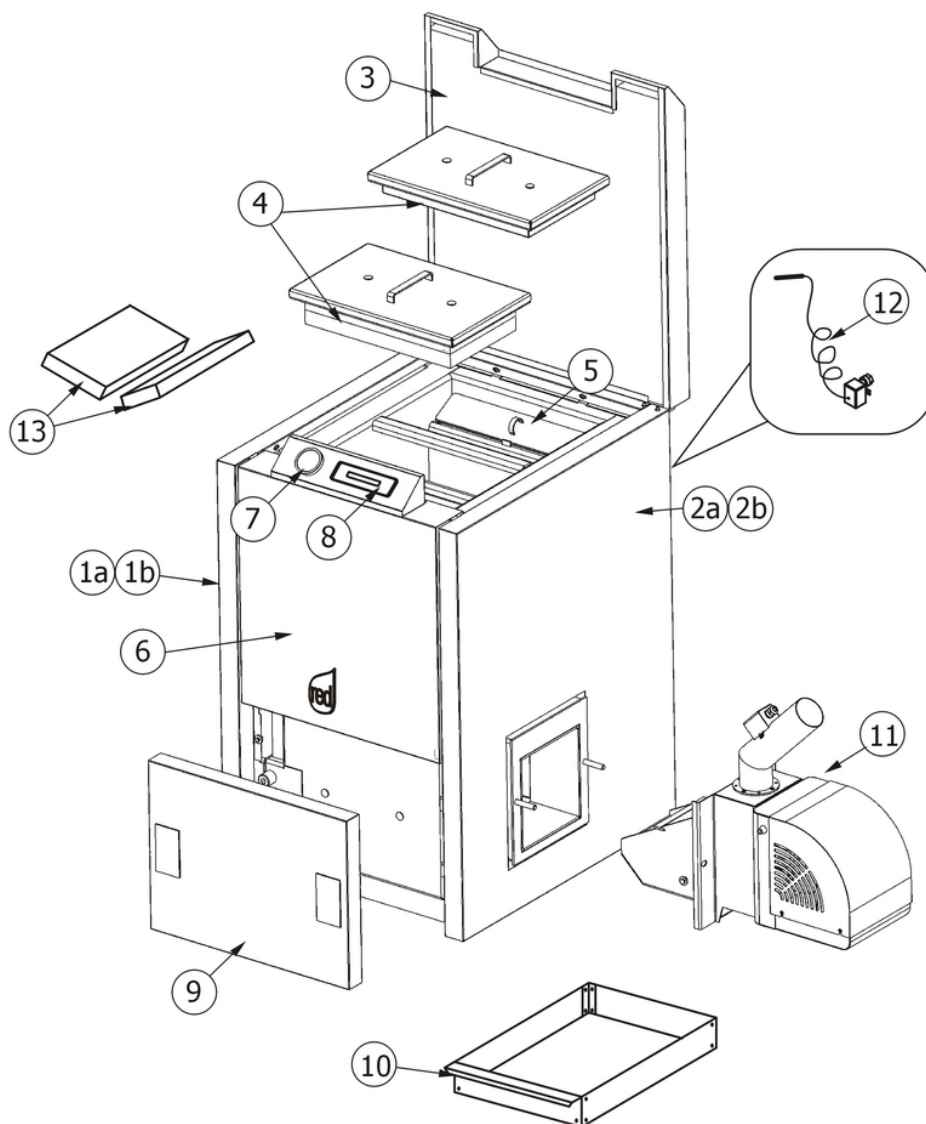

PRACTIKA 33 SX

Componenti / Components / Bautelie / Composants / Componentes

N°	Codice/Code	Descrizioni / Description / Beschreibung / Description / Descripcion
1b	41401190960	Fianco DX per mod. Practika 33 SX / Right panel Practika 33 SX / Right panel Practika 33 SX / Right panel Practika 33 SX / Right panel Practika 33 SX
2b	41401190760	Fianco SX per mod. Practika 33 SX / Left panel Practika 33 SX / Left panel Practika 33 SX / Left panel Practika 33 SX / Left panel Practika 33 SX
3	41401189760	Coperchio superiore apribile completo / Upper cover / Upper cover / Upper cover / Upper cover
4	41151102360	Refrattari coperchi superiori (2 pz) / Insulated cover (2 pcs) / Insulated cover (2 pcs) / Insulated cover (2 pcs) / Insulated cover (2 pcs)
5	1010	Non disponibile / Not available / Nicht verfügbar / Non disponibile / No disponible
6	41401189660	Frontale superiore isolato / Upper front insulated panel / Upper front insulated panel / Upper front insulated panel / Upper front insulated panel
7	41501103760	Manometro / Manomether / Manometer / Manometer / Manometer
8	41451104800	Pannello comandi ALL BLACK / Display ALL BLACK / Display ALL BLACK / Display ALL BLACK / Display ALL BLACK