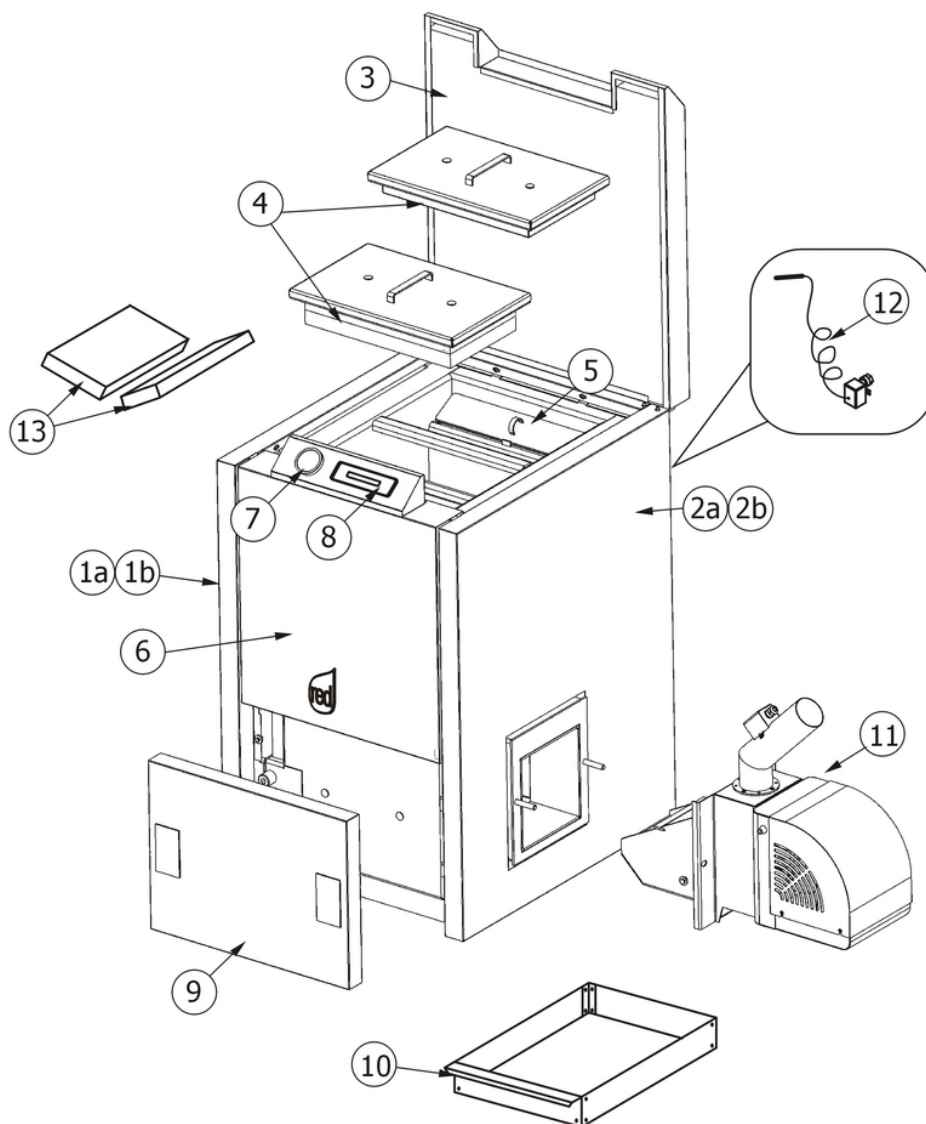

## PRACTIKA 28 SX

Componenti / Components / Bautelie / Composants / Componentes

N°	Codice/Code	Descrizioni / Description / Beschreibung / Description / Descripcion
1a	41401189960	Fianco SX per mod. Practika 28 SX / Left panel Practika 28 SX / Left panel Practika 28 SX / Left panel Practika 28 SX / Left panel Practika 28 SX
2b	41401190160	Fianco DX per mod. Practika 28 SX / Right panel Practika 28 SX / Right panel Practika 28 SX / Right panel Practika 28 SX / Right panel Practika 28 SX
3	41401189760	Coperchio superiore apribile completo / Upper cover / Upper cover / Upper cover / Upper cover
4	41151102360	Refrattari coperchi superiori (2 pz) / Insulated cover (2 pcs) / Insulated cover (2 pcs) / Insulated cover (2 pcs) / Insulated cover (2 pcs)
5	1010	Non disponibile / Not available / Nicht verfügbar / Non disponibile / No disponible
6	41401189660	Frontale superiore isolato / Upper front insulated panel / Upper front insulated panel / Upper front insulated panel / Upper front insulated panel
7	41501103760	Manometro / Manomether / Manometer / Manometer / Manometer
8	41451104800	Pannello comandi ALL BLACK / Display ALL BLACK / Display ALL BLACK / Display ALL BLACK / Display ALL BLACK