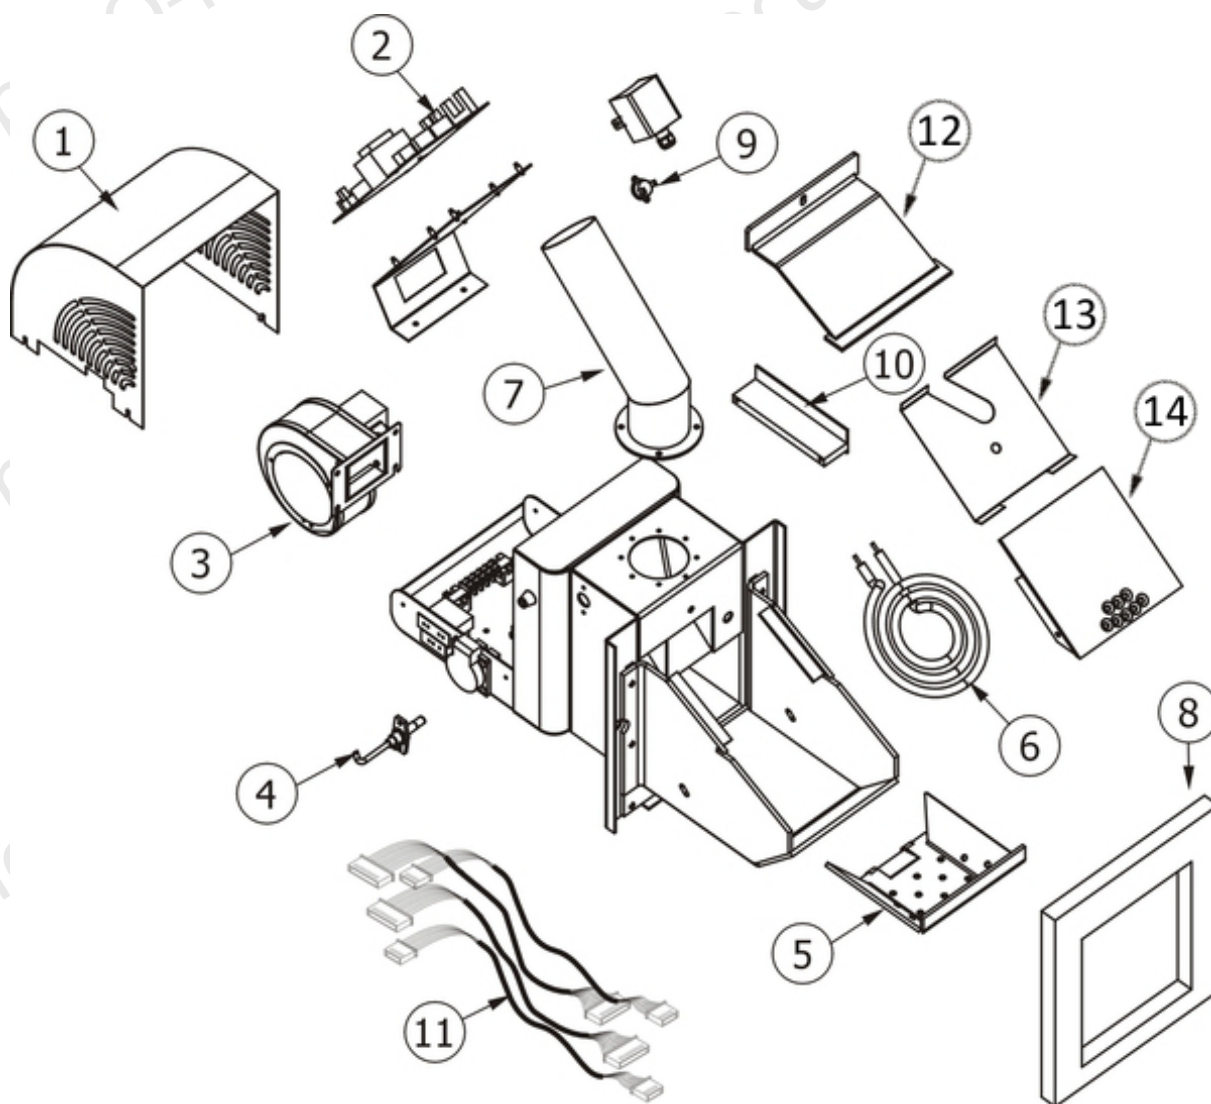

PRACTIKA 28 SX

Bruciatore / Burner / Brenner / Bruleur / Quemador

N°	Codice/Code	Descrizioni / Description / Beschreibung / Description / Description
1	41401190360	Cofanatura esterna / External panel / External panel / External panel / External panel
2	41451108600A	Scheda madre Practika CEZA / Mother board Practika CEZA / Hauptplatine Practika CEZA / Carte mère Practika CEZA / Trajeta madre Practika CEZA
3	41451108400	Ventilatore aria comburente / Air combustion fan / Air combustion fan / Air combustion fan / Air combustion fan
4	41451108300	Sonda fotosensibile / Sonda fotosensibile / Sonda fotosensibile / Sonda fotosensibile / Sonda fotosensibile
5	41401190460	Braciere in acciaio / Steel pellet burner / Steel pellet burner / Steel pellet burner / Steel pellet burner
6	41451108500	Candeletta accensione pellet / Pellet ignition sparkplug / Pellet ignition sparkplug / Pellet ignition sparkplug / Pellet ignition sparkplug
7	41501103860	Tubo caricamento pellet / Pellet pipe / Pellet pipe / Pellet pipe / Pellet pipe
8	41801103000	Guarnizione tra bruciatore e corpo caldaia / Burner-heat exchanger gasket / Dichtung zwischen Brenner und Kessel / Joint entre le bruleur et la chaudière / Junta entre quemador y caldera
9	41451108700	Termostato a contatto / Thermostat / Thermostat / Thermostat / Termóstato
10	41451101500	Pannello connettori seriali / Connector panel / Connector panel / Connector panel / Connector panel
11	41451110250	Kit cablaggi collegamento bruciatore-caldaia / Wiring kit / Wiring kit / Wiring kit / Wiring kit
12	41401455260	Protezione testata di combustione / Burning protection / Schutz verbrennungsbaugruppe / Protection combustion / Protección combustión
13	41401369250	Lamiera esterna sostituzione candeletta / Sparkplug replace external panel / Aussenplatte zündkerze umtausch / Panneau extérieur remplacement bougie / Panel exterior reemplazo bujía